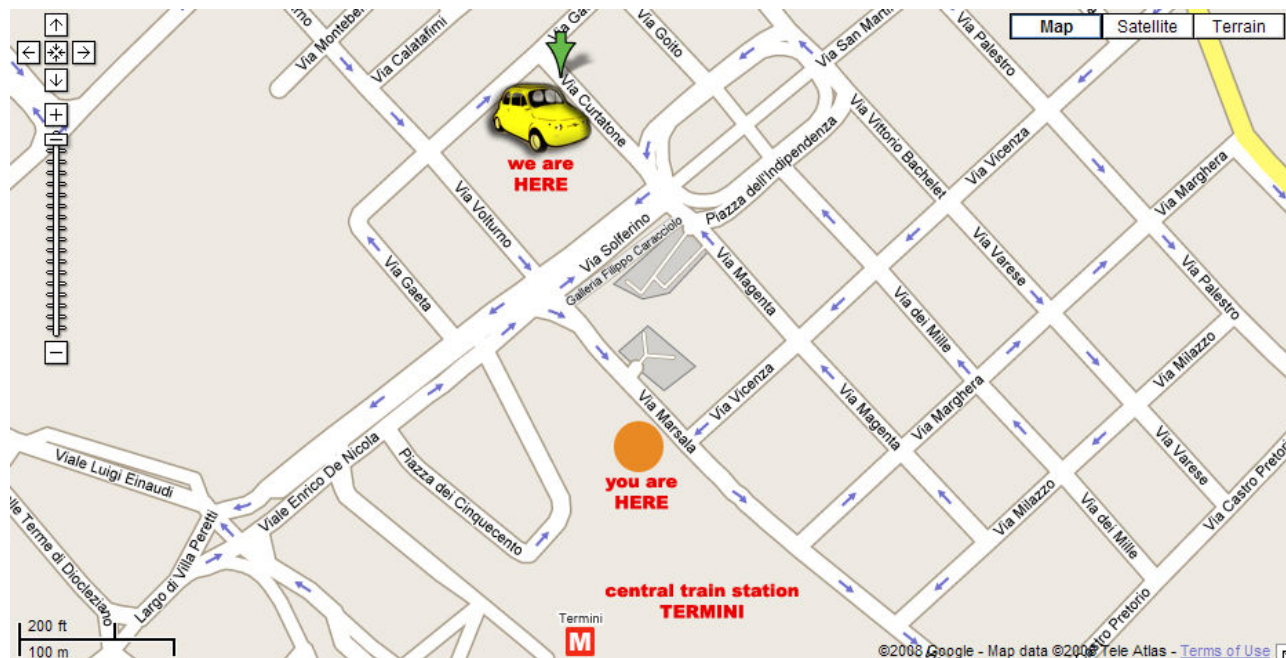

LEGENDS HOSTEL DIRECTIONS:

Address: Via Curtatone 12

00185 Rome, Italy

Tel / Fax no. : +39 06 44703217

Email add: info@legendshostel.com

Website: www.legendshostel.com

FROM TERMINI STATION

The hostel is located within a 5 minute walk from Termini train station.

Exit Termini station by track 1, you will be on Via Marsala. Turn left on Via Marsala, and then your first right onto Via Vicenza. Then make your first left onto Via Magenta. Via Magenta becomes via Curtatone after Pza. Indipendenza. We are located at no.12, on your left. Reception is on the second floor.

FROM CIAMPINO AIRPORT

Take Airport shuttle bus' final stop is on Via Marsala. Take the first street on the left, via Vicenza and then make your first left onto Via Magenta. Via Magenta becomes via Curtatone after Pza. Indipendenza. We are located at no.12, on your left. Reception is on the second floor.